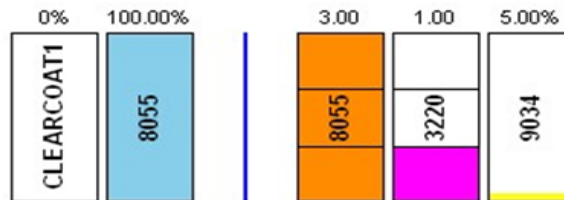

Ready for use

Vernizes Coloridos – Formulas

Ficam visíveis os tipos de vernizes

The screenshot shows the SPIES HECKER software interface. At the top, there are navigation links: Color search, Color Guide, Colortool Support, Key word search, Advanced search, Ancillary Product Mix, and Site language. Below this, the user has selected 'Group: PH HI-TEC' and 'Product: H028'. The main area contains four dropdown menus: Type, Style, Hardener, and Thinner. The Type dropdown is highlighted with a blue arrow pointing to the text 'Ficam visíveis os tipos de vernizes'. The Type dropdown lists: 8030, 8034, 8035, 8055, 80650. The Hardener dropdown lists: 3220, 3225, 3230, 3240, 3307 EXTRA FAST, 3309 FAST. The Thinner dropdown lists: 3380. To the right, there is a 'Spray Temperature' section with a radio button selected for 'Any'. Below the dropdowns, there are three vertical bars representing the formula components: 'CLEARCOAT1' (0% to 100.00%), '8030' (3.00%), and '3220' (1.00%) and '3380' (15.00%). At the bottom, there are two buttons: 'OK' and 'Remove RFU'.

Vernizes Coloridos – Formulas

Poderá seleccionar o verniz

Color search Color Guide Colortool Support Site language
 Key word search Advanced search Ancillary Product Mix

Group: Product:

Type	Style	Hardener	Thinner	Spray Temperature
8030	---	3220	9034	<input checked="" type="radio"/> Any
8034		3225		
8035		3230		
8055		3240		
8650				

Selecciona OK

Vernizes Coloridos – Formulas

Uma vez selecionado, o verniz fica visível na formula podendo ser imprimido ou exportado

The screenshot displays the SPIES HECKER software interface. At the top, there is a navigation bar with options: Color search, Color Guide, Color tool Support, Key word search, Advanced search, Ancillary Product Mix, and Site language. Below this, a warning message states: "SP => FORMULA CONTAINS SPECIAL PIGMENT, CHECK AVAILABILITY SEE SYSTEM INFORMATION NO. 908 FOR COLORS WITH TINTED CLEAR".